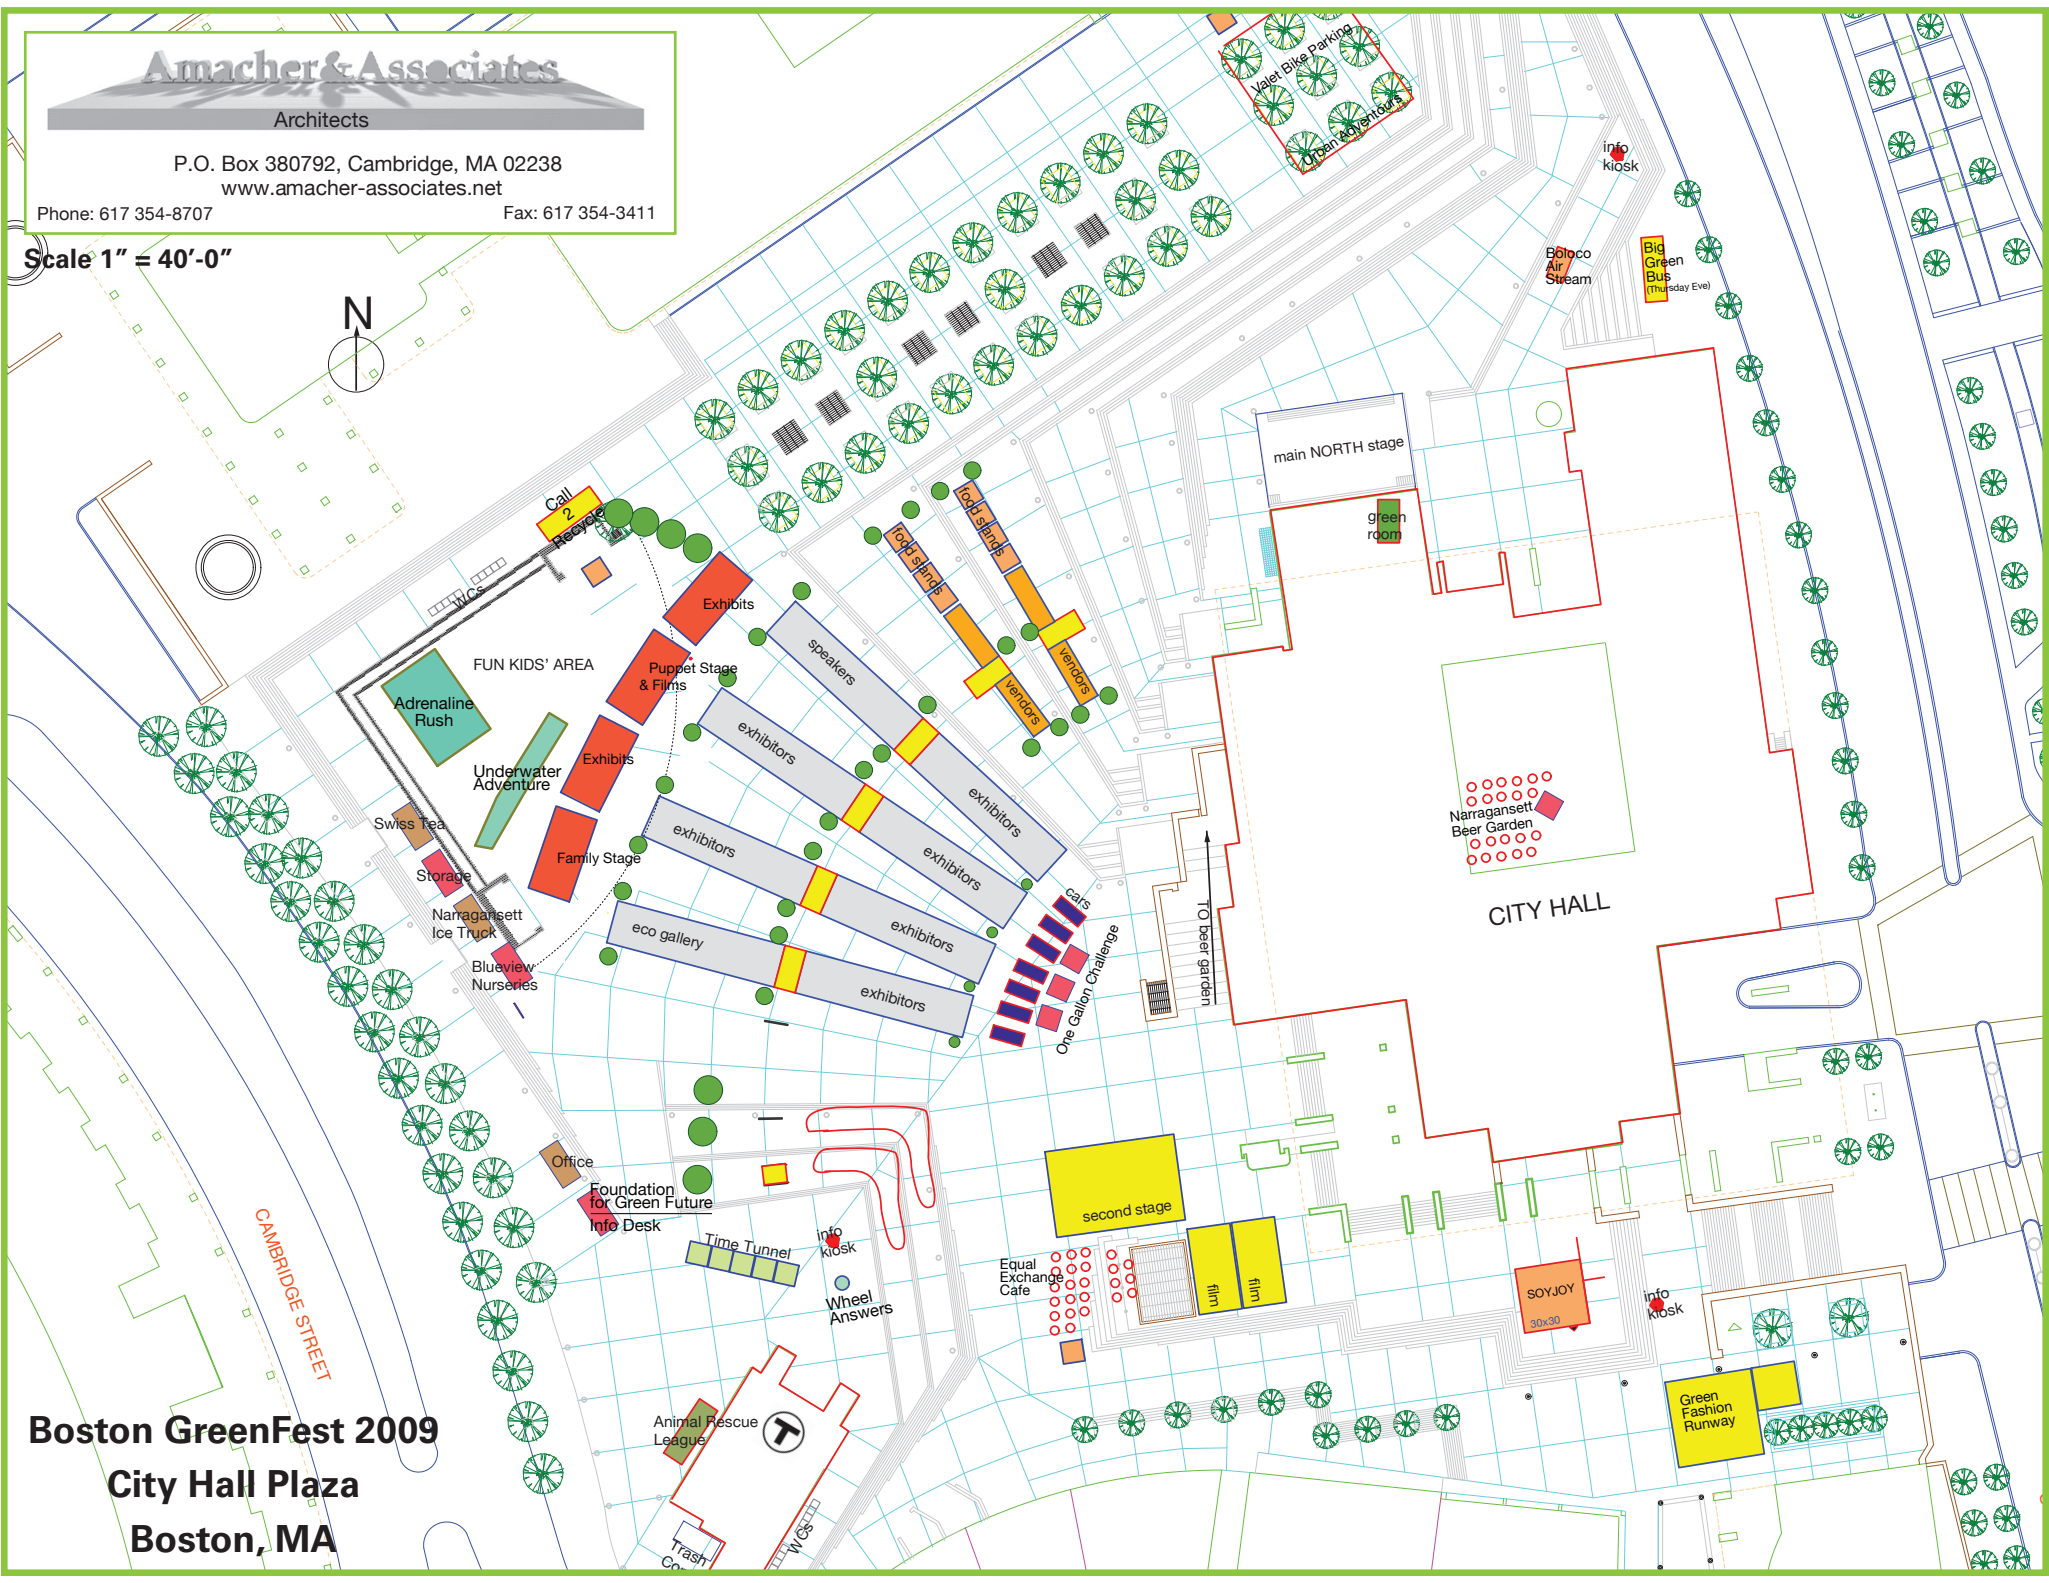

Amacher & Associates
 Architects
 P.O. Box 380792, Cambridge, MA 02238
 www.amacher-associates.net
 Phone: 617 354-8707 Fax: 617 354-3411

Scale 1" = 40'-0"

Boston GreenFest 2009
City Hall Plaza
Boston, MA